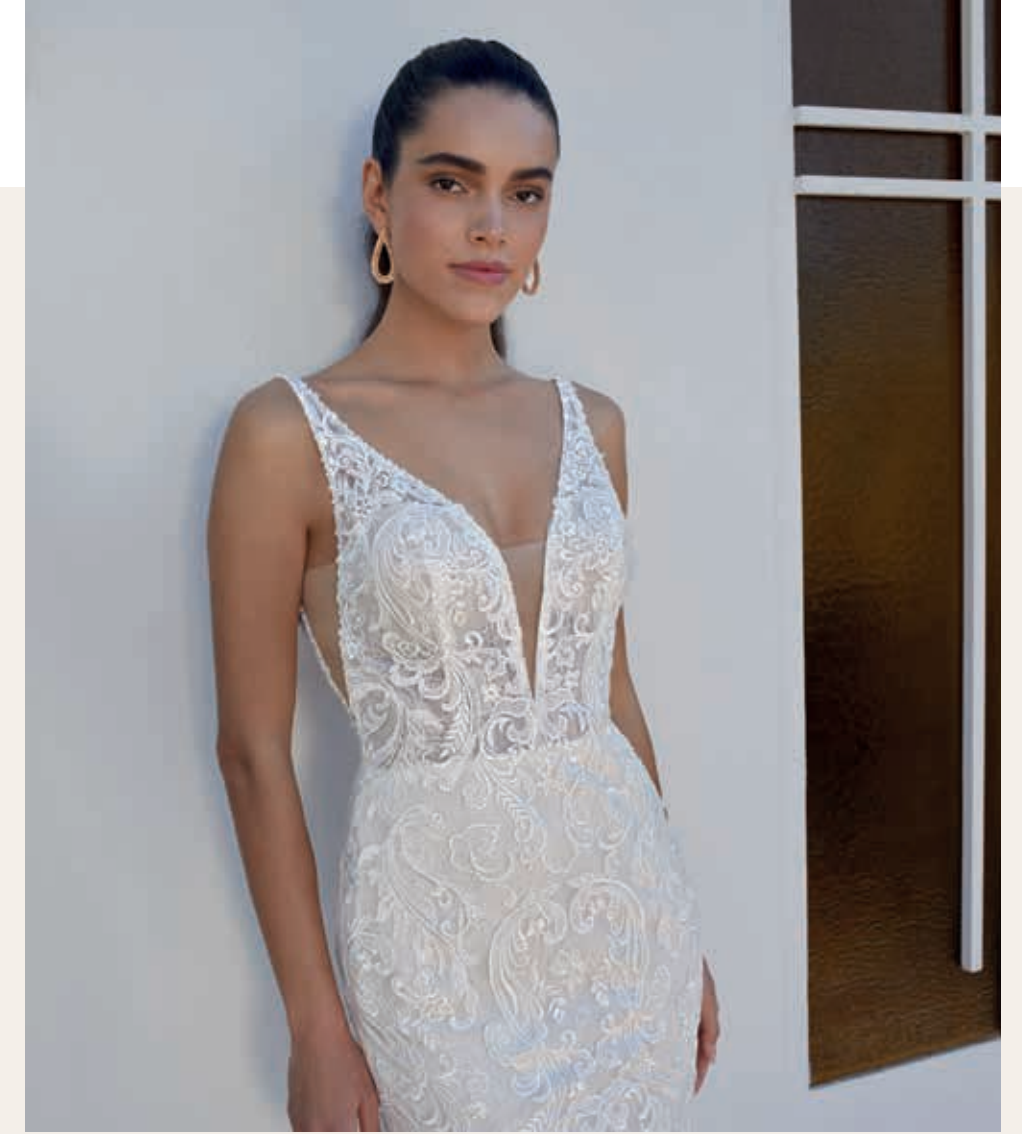

8142

Dress: Embroidered Lace

Ivory/Sheer/Nude/Natural,
Ivory/Sheer/Nude,
Ivory/Sheer Ivory/Natural,
Ivory/Sheer/Natural, Ivory/Nude,
Ivory/Nude/Natural, Ivory, White

SK03: Tulle

Ivory, White