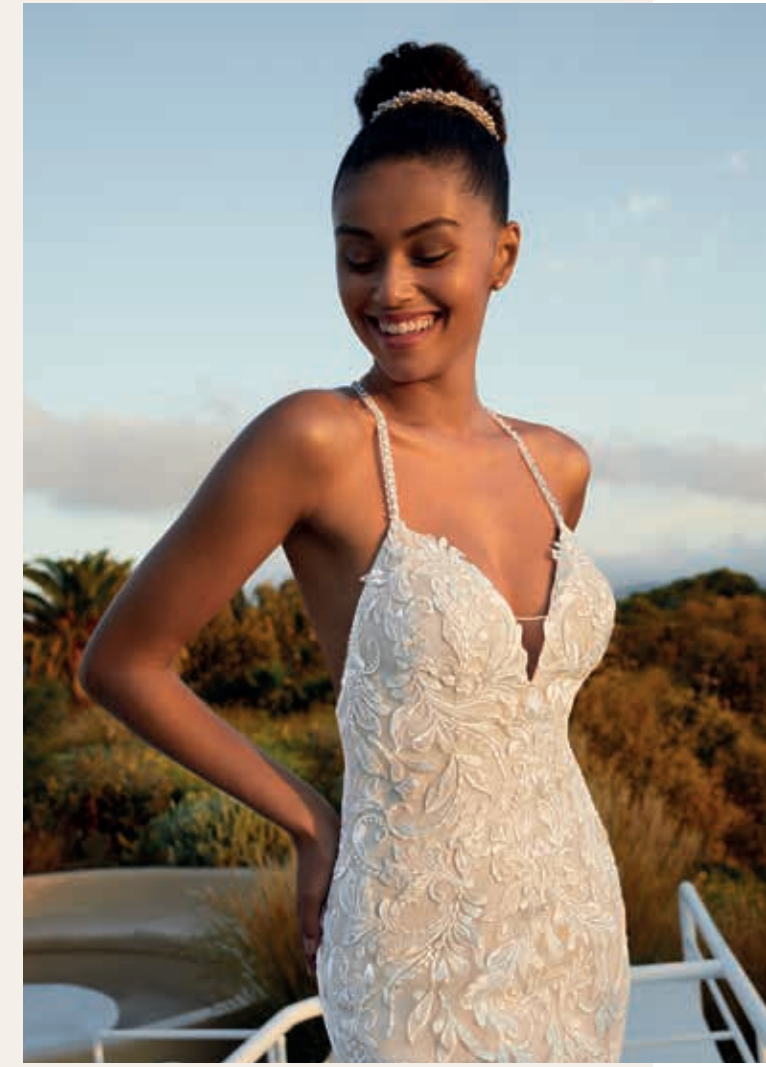

8124

Embroidered Lace
Ivory/Nude, Ivory, White