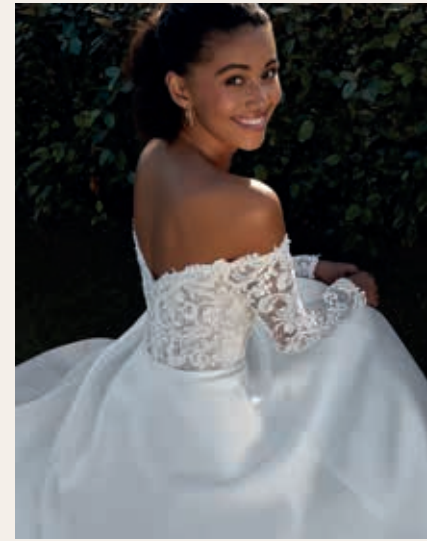

8120

Beaded Lace, Tulle

Ivory/Sheer/Natural, Ivory/Sheer,  
Ivory/Natural, Ivory, White

COSMOBELLA

8121

Beaded Lace, Micado

Ivory/Sheer, Ivory, White

V223 • Ivory, White