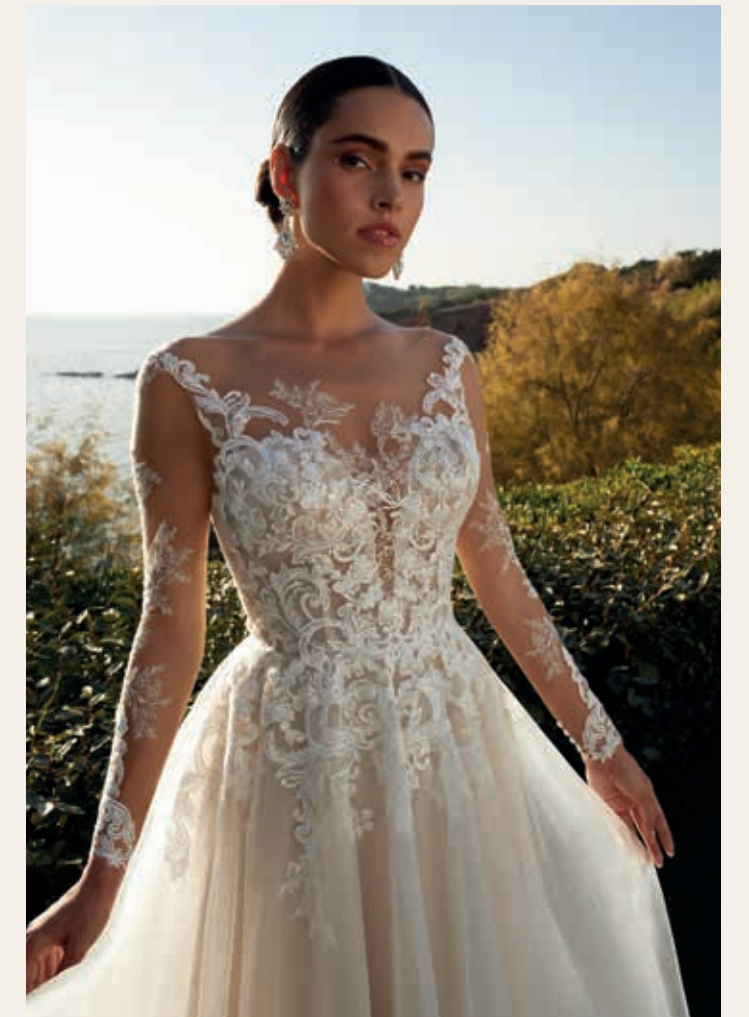

SL15 • Detachable Sleeves  
Lace, Tulle  
Ivory/Natural, Ivory, White

8124

Embroidered Lace  
Ivory/Nude, Ivory, White

COSMOBELLA

8125

Embroidered Lace

Ivory/Sheer/Nude/Natural,  
Ivory/Sheer/Natural, Ivory/Nude/Natural,  
Ivory/Nude, Ivory/Sheer, Ivory/Sheer/Nude,  
Ivory/Natural, Ivory, White