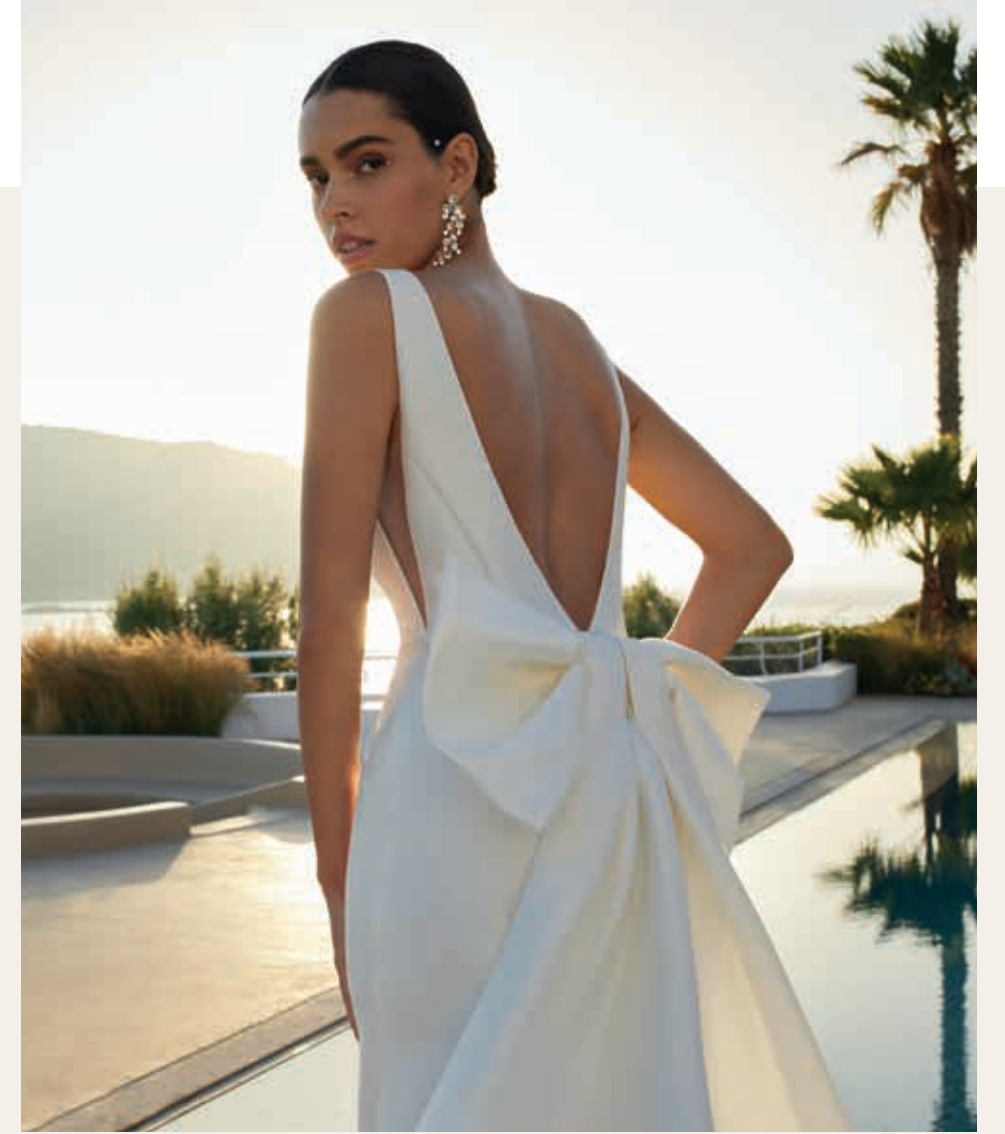

Ivory/Sheer/Nude/Natural,  
Ivory/Sheer/Natural,  
Ivory/Nude/Natural, Ivory/Nude,  
Ivory/Sheer, Ivory/Sheer/Nude,  
Ivory/Natural, Ivory, White

8152

Tulle

Ivory/Blush, Ivory, White

COSMOBELLA

8153

Dress+Train: Micado  
Ivory, White  
Dress: Micado  
Ivory, White  
Train: Micado  
Ivory, White