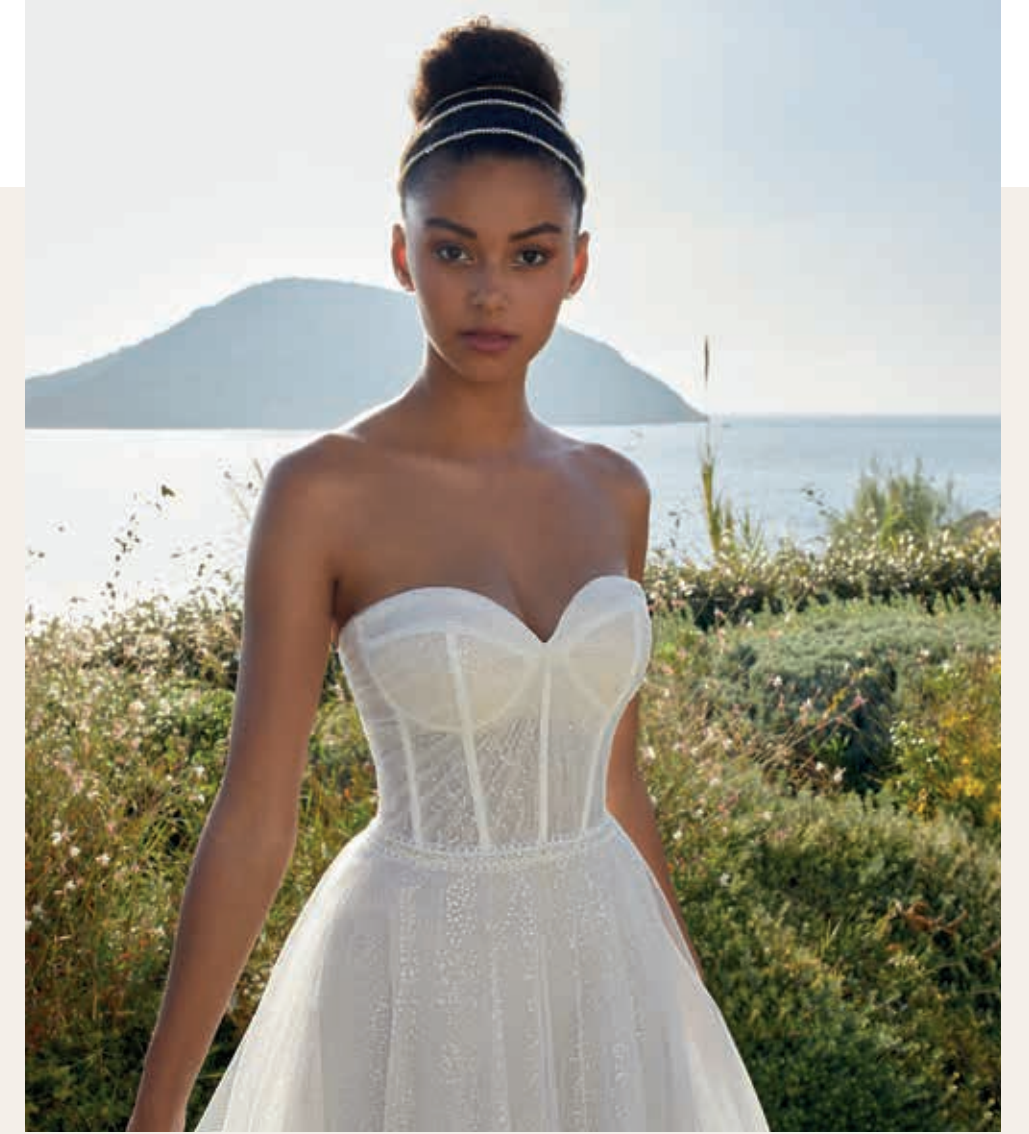

8145 Embroidered Lace • Ivory/Sheer/Nude, Ivory/Sheer, Ivory/Nude, Ivory, White

8146

Sparkling Tulle

Ivory/Sheer/Nude, Ivory/Sheer,  
Ivory/Nude, Ivory, White

COSMOBELLA

8147

Embroidered Lace

Ivory/Sheer/Blush, Ivory/Sheer, Ivory/Blush,  
Ivory, White