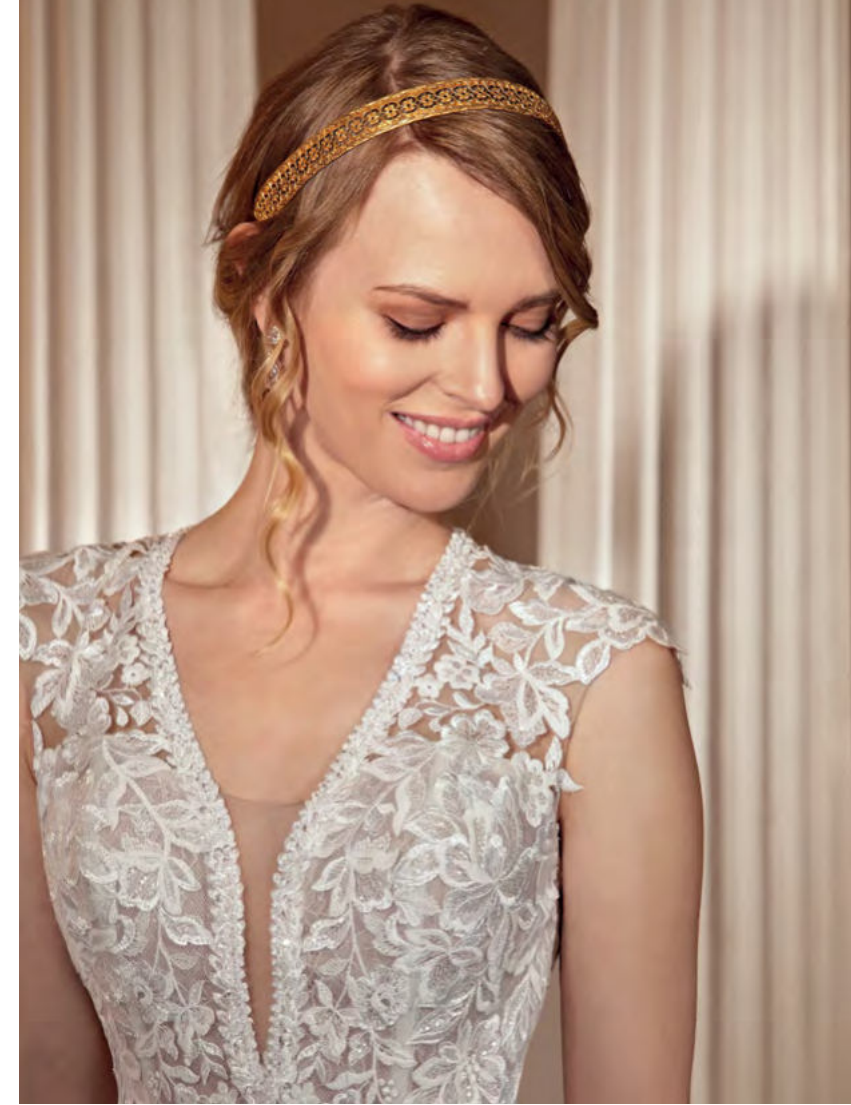

EMBROIDERED LACE

1140TR: IVORY/NUDE, IVORY, WHITE  
EMBROIDERED LACE

1140

IVORY/SHEER/NUDE/NATURAL, IVORY/SHEER/NATURAL, IVORY/NUDE/NATURAL, IVORY/NUDE,  
IVORY/SHEER/NUDE, IVORY/SHEER, IVORY/NATURAL, IVORY, WHITE  
EMBROIDERED LACE

V206: 2x2 • 3x4

1141

IVORY/NATURAL, IVORY, WHITE  
SCUBA CREPE, BEADING

1142

IVORY/SHEER/NUDE/NATURAL, IVORY/SHEER/NATURAL,  
IVORY/NUDE/NATURAL, IVORY/NUDE,  
IVORY/SHEER/NUDE, IVORY/SHEER, IVORY/NATURAL,  
IVORY, WHITE  
BEADED LACE, SPARKLING TULLE

**1143**

IVORY/SHEER/NUDE/NATURAL,  
IVORY/SHEER/NATURAL,  
IVORY/NUDE/NATURAL,  
IVORY/NUDE, IVORY/SHEER/NUDE,  
IVORY/SHEER, IVORY/NATURAL,  
IVORY, WHITE  
EMBROIDERED LACE

1143

IVORY/SHEER/NUDE/NATURAL, IVORY/SHEER/NATURAL, IVORY/NUDE/NATURAL, IVORY/NUDE,  
IVORY/SHEER/NUDE, IVORY/SHEER, IVORY/NATURAL, IVORY, WHITE  
EMBROIDERED LACE  
V207: 2x2 • 3x4