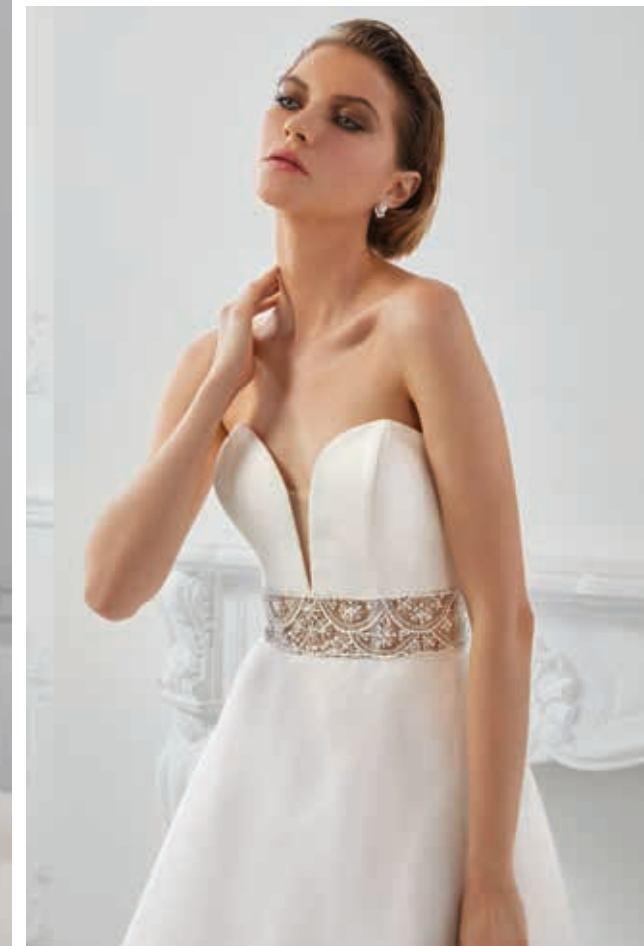

cosmobella
MILANO

8086

Ivory/Sheer, Ivory, White
Satin, Organza, Beading

8087

Dress & Train: Ivory/Sheer/Natural,
Ivory/Sheer, Ivory/Natural, Ivory, White
Crepe, Embroidered Lace, Organza

8087Dr: Ivory/Sheer/Natural, Ivory/Sheer,
Ivory/Natural, Ivory, White
Crepe, Embroidered Lace