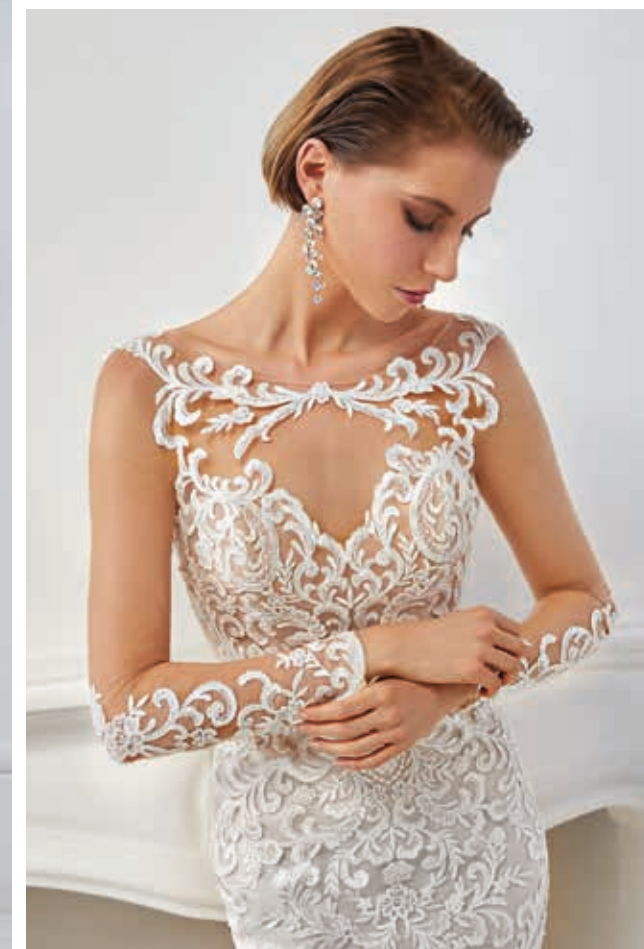

Ivory, White

Tulle, Beading

cosmobella
MILANO

8100

Ivory/Sheer/Nude, Ivory/Sheer,
Ivory/Nude, Ivory, White
Sparkling Tulle, Beaded Lace

8101

Ivory/Sheer/Nude/Natural, Ivory/Sheer/Natural,
Ivory/Nude/Natural, Ivory/Nude, Ivory/Sheer/Nude,
Ivory/Sheer, Ivory/Natural, Ivory, White
Embroidered Lace, Tulle