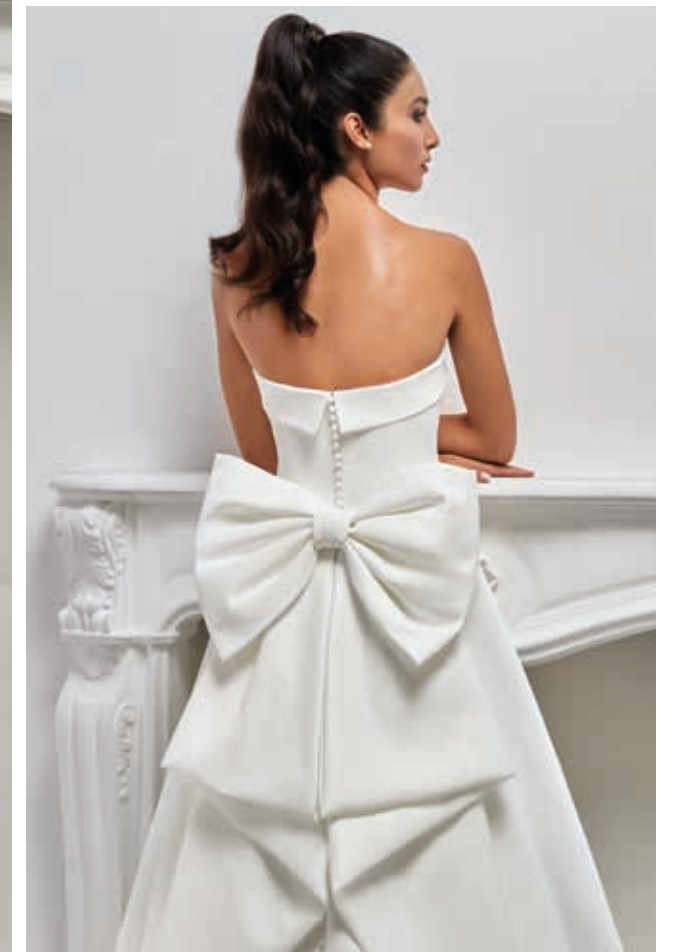

8092

Ivory, White

Satin